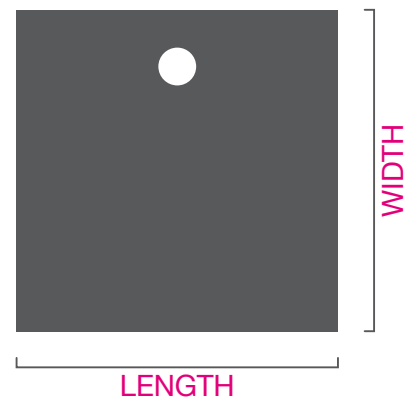

01204 380780

Shower Trays

Specifications

- 50mm low profile trays
- Conventional deep cavity trays
- Cast impervious hygienic material
- Textured surface to floor area of tray
- Shower trays are finished with a Polyester Gelcoat
- Microban antibacterial finish is available as an option
- 90mm waste aperture
- Comprehensive range of standard sizes
- Bespoke sizes available priced on application
- Square, oblong, quadrant and neo angle available

Range/Sizes

Waste position will vary according to tray shape and size.

Available in sizes from 760mm upto 1700mm. Full specifications are available.

Priced from £378 RRP + VAT