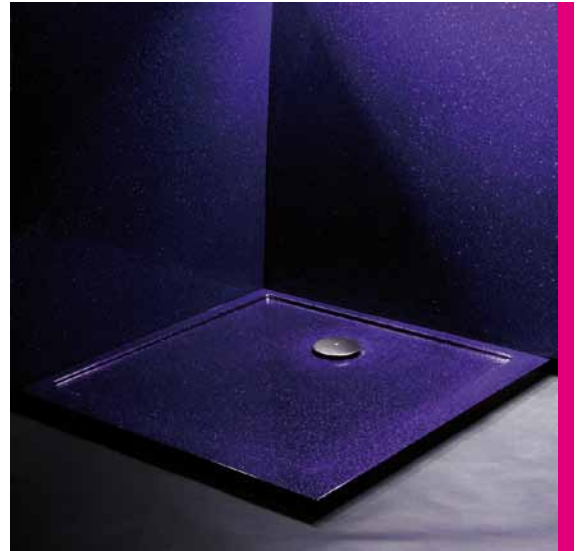

01204 380780

Shower Trays

Specifications

- 50mm low profile trays
- Conventional deep cavity trays
- Cast impervious hygienic material
- Textured surface to floor area of tray
- Shower trays are finished with a Polyester Gelcoat
- Microban antibacterial finish is available as an option
- 90mm waste aperture
- Comprehensive range of standard sizes
- Bespoke sizes available priced on application
- Square, oblong, quadrant and neo angle available

Features & Benefits

- Versital® is impervious to soaps, detergents and body fats
- Available in a vast colour palette including marble, granite, reflect & solid colour finishes
- Warm to the touch
- The Gelcoat finish is impervious to stains. Most other solid surface materials lack this protective layer (allowing stains to penetrate the surface)
- Available in 28 different shapes and sizes
- Available in a varied colour palette
- Available in bespoke sizes on request
- Hygienic and easy to clean

Range/Sizes

Waste position will vary according to tray shape and size.

Available in sizes from 760mm upto 1700mm. Full specifications are available.

Priced from £378 RRP + VAT