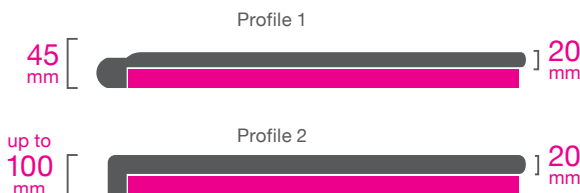

Edge Profiles

Other edge details are available on request