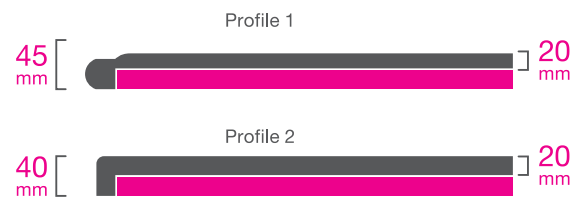

No minimum order requirement for table tops – choose as many of each shape, size and colour as you need.

Please speak to us direct for a personalised quotation.

Table bases can be sourced upon request. Minimum order of 10 items for table bases.

Edge Profiles

Sample Shapes

01204 380 780

1. Choose your table top edge detail

2. Choose your table top shape

3. Choose your table top size

Recommended seating for bar/casual

Recommended seating for formal dining