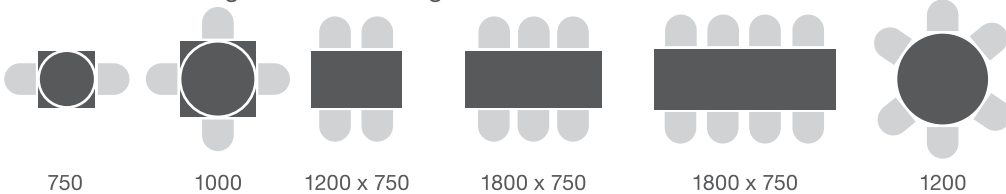

Edge Profiles

Sample Shapes

01204 380 780

1. Choose your table top edge detail

2. Choose your table top shape

3. Choose your table top size

Recommended seating for bar/casual

Recommended seating for formal dining

4. Choose your table top colour

Choose from the full Versital colour palette consisting of 90 colours. True to life marble and granite finishes, as well as high gloss sparkle.

Contact Us

Please contact us with your details and choices for a full personalised quotation. Bespoke table sizes are available.