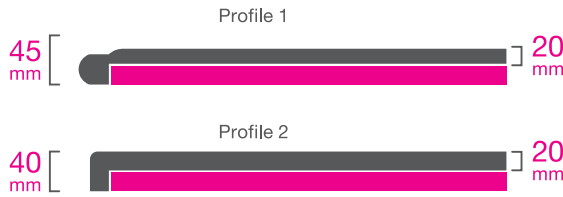

No minimum order requirement for table tops – choose as many of each shape, size and colour as you need.

Please speak to us direct for a personalised quotation.

Table bases can be sourced upon request. Minimum order of 10 items for table bases.

Edge Profiles

Sample Shapes

01204 380 780

1. Choose your table top edge detail

2. Choose your table top shape

3. Choose your table top size

Recommended seating for bar/casual

Recommended seating for formal dining

4. Choose your table top colour

Choose from the full Versital colour palette consisting of 90 colours. True to life marble and granite finishes, as well as high gloss sparkle.

Contact Us

Please contact us with your details and choices for a full personalised quotation. Bespoke table sizes are available.