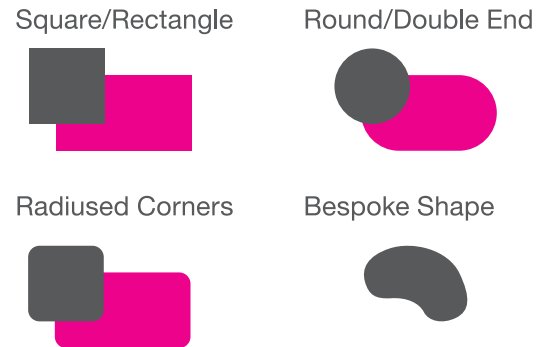

No minimum order requirement for table tops – choose as many of each shape, size and colour as you need.

Please speak to us direct for a personalised quotation.

Table bases can be sourced upon request. Minimum order of 10 items for table bases.

Edge Profiles

Sample Shapes

01204 380 780

1. Choose your table top edge detail

2. Choose your table top shape

3. Choose your table top size

Recommended seating for bar/casual

Recommended seating for formal dining

4. Choose your table top colour

Choose from the full Versital colour palette consisting of 90 colours. True to life marble and granite finishes, as well as high gloss sparkle.

Contact Us

Please contact us with your details and choices for a full personalised quotation. Bespoke table sizes are available.