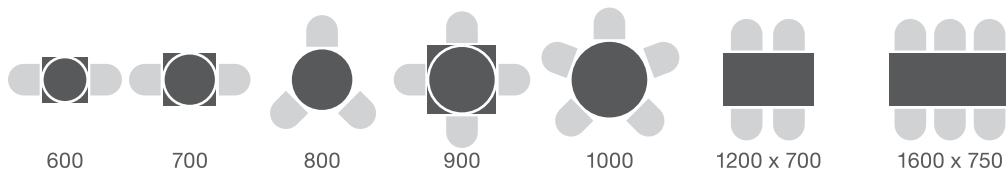

Edge Profiles

Sample Shapes

01204 380 780

1. Choose your table top edge detail

2. Choose your table top shape

3. Choose your table top size

Recommended seating for bar/casual

Recommended seating for formal dining

4. Choose your table top colour

Choose from the full Versital colour palette consisting of 90 colours. True to life marble and granite finishes, as well as high gloss sparkle.

Contact Us

Please contact us with your details and choices for a full personalised quotation. Bespoke table sizes are available.