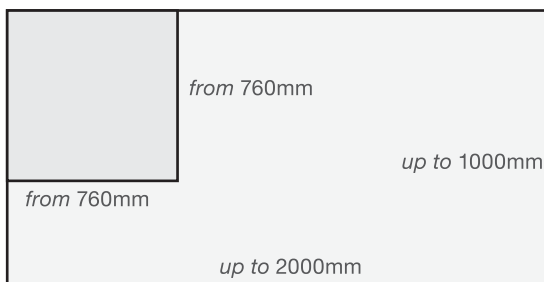

Domestic, Hotel, Leisure & Commercial

Minima Bespoke Shower Floor

 **01204 380 780**

Minima Bespoke Shower Floor

The Ultraflat Minima shower floor is a fully bespoke shower floor system. Manufactured to your size and shape requirements between 760 and 2000mm.

Specifications

- Shower floor engineered with fall towards a centre waste system.
- Manufactured from high quality stone resin with a durable non acrylic finish.
- Textured anti slip natural feel for a safer shower experience.
- Anti slip tested and certified suitable for commercial installations.
- Height: between 30mm and 44mm
- Huge range of colour options. Choose from Versital's wide range of coloured, granite and marble finish options with no extra charge.*

Dimensions (mm)

Image shows possible size options for the Minima bespoke shower tray. Minima shower trays can be manufactured any size within the parameters shown from 760mm up to 2000mm.

Please refer to diagrams for guidance. Cut outs are available to size specifications. Please contact us for advice on how to measure and specify shape requirements.

Waste positioned in centre of shower floor.

Features & Benefits

- Fully bespoke low profile shower floor system manufactured to your specifications.
- Available in a huge range of size options to suit most conventional bathrooms
- The tactile semi-matt finish is comfortable, luxurious and warm to the touch and blends beautiful with any bathroom design.
- Shapes and cast outs available for ease of installation in small and odd spaces.
- Available from 760mm right up to 2000mm.
- All trays come complete with a commercial grade waste and finish set from Dallmer.