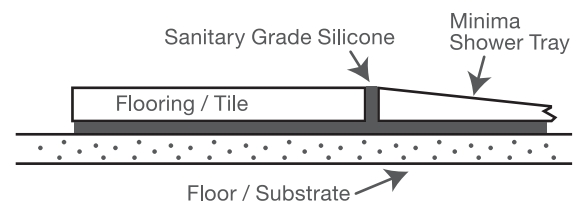

Domestic, Hotel, Leisure & Commercial

Minima Bespoke Shower Floor

 **01204 380 780**

Minima Bespoke Shower Floor

The Ultraflat Minima shower floor is a fully bespoke shower floor system. Manufactured to your size and shape requirements between 760 and 2000mm.

Specifications

- Shower floor engineered with fall towards a centre waste system.
- Manufactured from high quality stone resin with a durable non acrylic finish.
- Textured anti slip natural feel for a safer shower experience.
- Anti slip tested and certified suitable for commercial installations.
- Height: between 30mm and 44mm
- Huge range of colour options. Choose from Versital's wide range of coloured, granite and marble finish options with no extra charge.*

Dimensions (mm)

Image shows possible size options for the Minima bespoke shower tray. Minima shower trays can be manufactured any size within the parameters shown from 760mm up to 2000mm.

Please refer to diagrams for guidance. Cut outs are available to size specifications. Please contact us for advice on how to measure and specify shape requirements.

Waste positioned in centre of shower floor.

Features & Benefits

- Fully bespoke low profile shower floor system manufactured to your specifications.
- Available in a huge range of size options to suit most conventional bathrooms
- The tactile semi-matt finish is comfortable, luxurious and warm to the touch and blends beautiful with any bathroom design.
- Shapes and cast outs available for ease of installation in small and odd spaces.
- Available from 760mm right up to 2000mm.
- All trays come complete with a commercial grade waste and finish set from Dallmer.