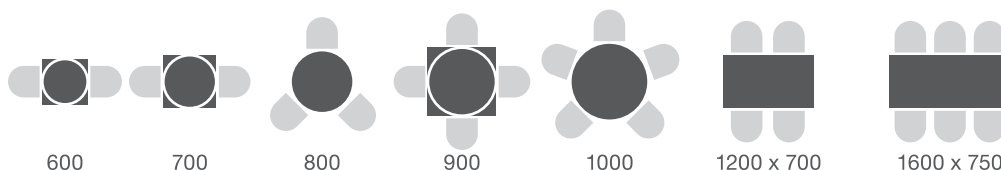

01204 380 780

1. Choose your table top edge detail

2. Choose your table top shape

3. Choose your table top size

Recommended seating for bar/casual

Recommended seating for formal dining

4. Choose your table top colour

Choose from the full Versital colour palette consisting of 90 colours. True to life marble and granite finishes, as well as high gloss sparkle.

Contact Us

Please contact us with your details and choices for a full personalised quotation. Bespoke table sizes are available.