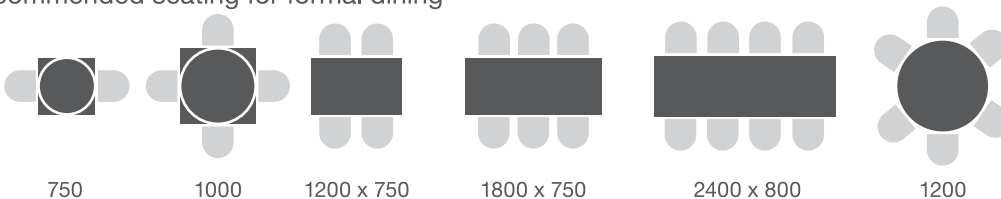

01204 380 780

1. Choose your table top edge detail

2. Choose your table top shape

3. Choose your table top size

Recommended seating for bar/casual

Recommended seating for formal dining

4. Choose your table top colour

Choose from the full Versital colour palette consisting of 90 colours. True to life marble and granite finishes, as well as high gloss sparkle.

Contact Us

Please contact us with your details and choices for a full personalised quotation. Bespoke table sizes are available.