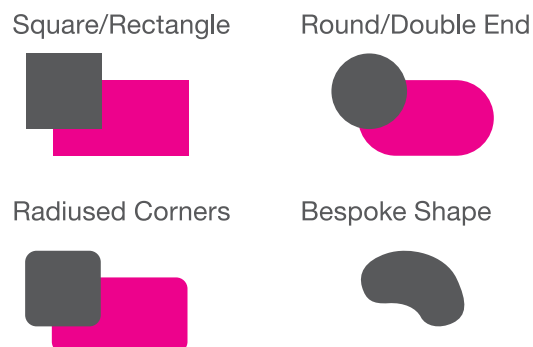

01204 380 780

1. Choose your table top edge detail

2. Choose your table top shape

3. Choose your table top size

Recommended seating for bar/casual

Recommended seating for formal dining

4. Choose your table top colour

Choose from the full Versital colour palette consisting of 90 colours. True to life marble and granite finishes, as well as high gloss sparkle.

Contact Us

Please contact us with your details and choices for a full personalised quotation. Bespoke table sizes are available.