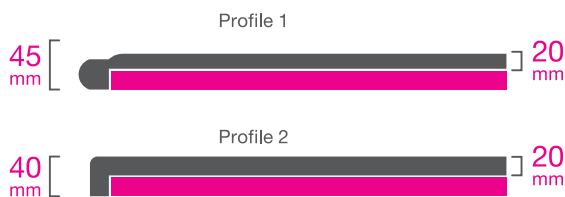

01204 380 780

1. Choose your table top edge detail

2. Choose your table top shape

3. Choose your table top size

Recommended seating for bar/casual

Recommended seating for formal dining

4. Choose your table top colour

Choose from the full Versital colour palette consisting of 90 colours. True to life marble and granite finishes, as well as high gloss sparkle.

Contact Us

Please contact us with your details and choices for a full personalised quotation. Bespoke table sizes are available.